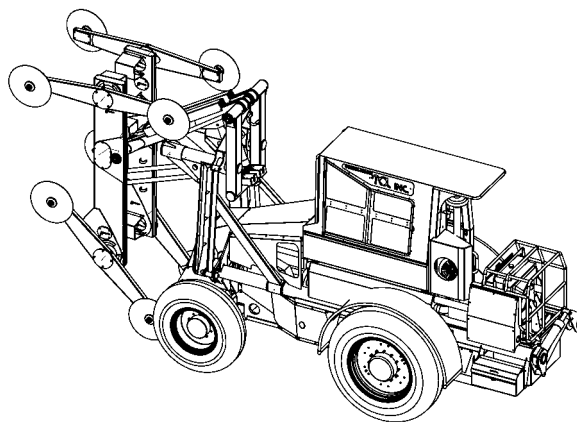

HD1800-DUAL BOOM HEDGER

HD1800

HD1800

HD1800

HD1800

HD1800-TRANSPORT

Total Machine weight: 9000 kg. (19800 lbs)

HD1800