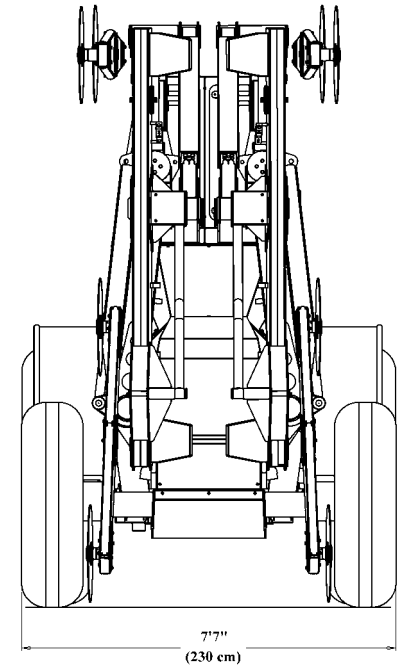

HD1800-DUAL BOOM HEDGER

HD1800

HD1800

HD1800

HD1800

HD1800-TRANSPORT

Total Machine weight: 9000 kg. (19800 lbs)

HD1800