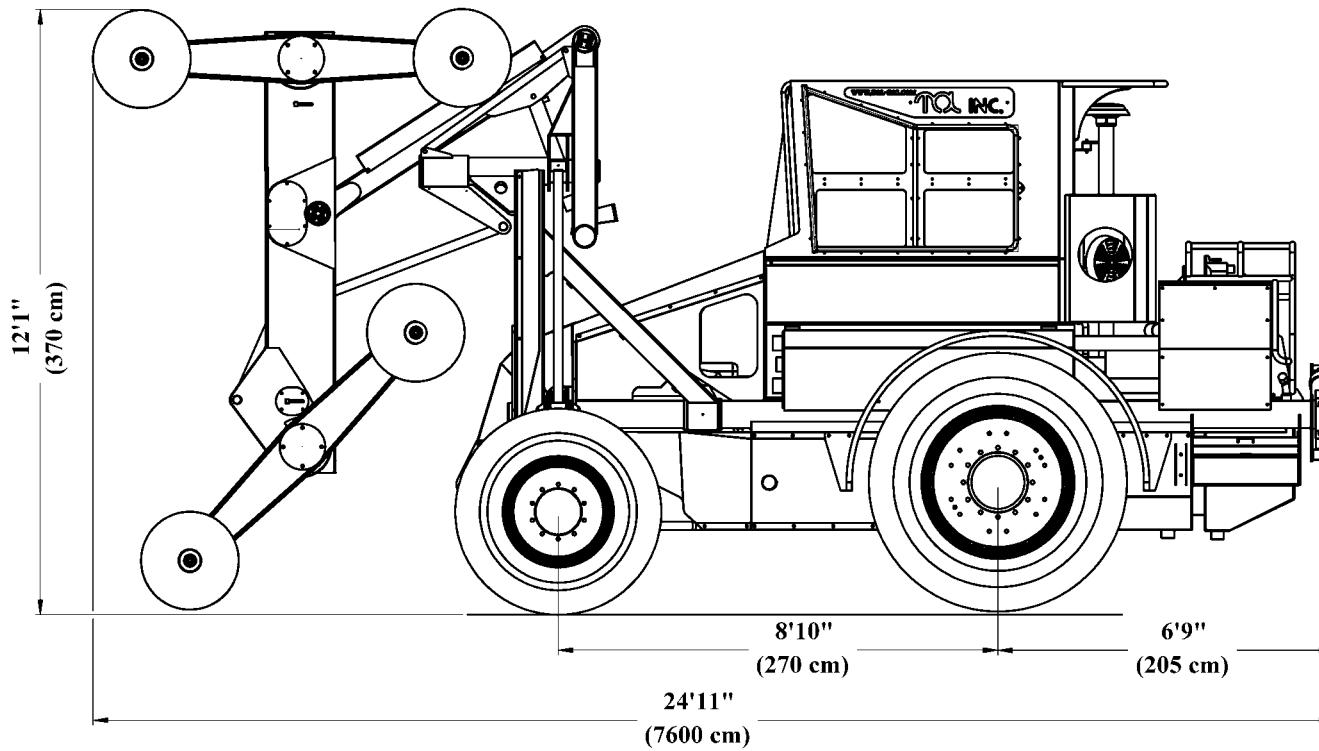

HD1800-DUAL BOOM HEDGER

HD1800

HD1800

HD1800

HD1800

HD1800-TRANSPORT

Total Machine weight: 9000 kg. (19800 lbs)

HD1800