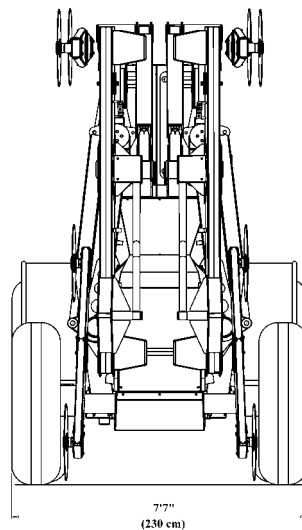

HD1800-DUAL BOOM HEDGER

HD1800

HD1800

HD1800

HD1800

HD1800-TRANSPORT

Total Machine weight: 9000 kg. (19800 lbs)

HD1800