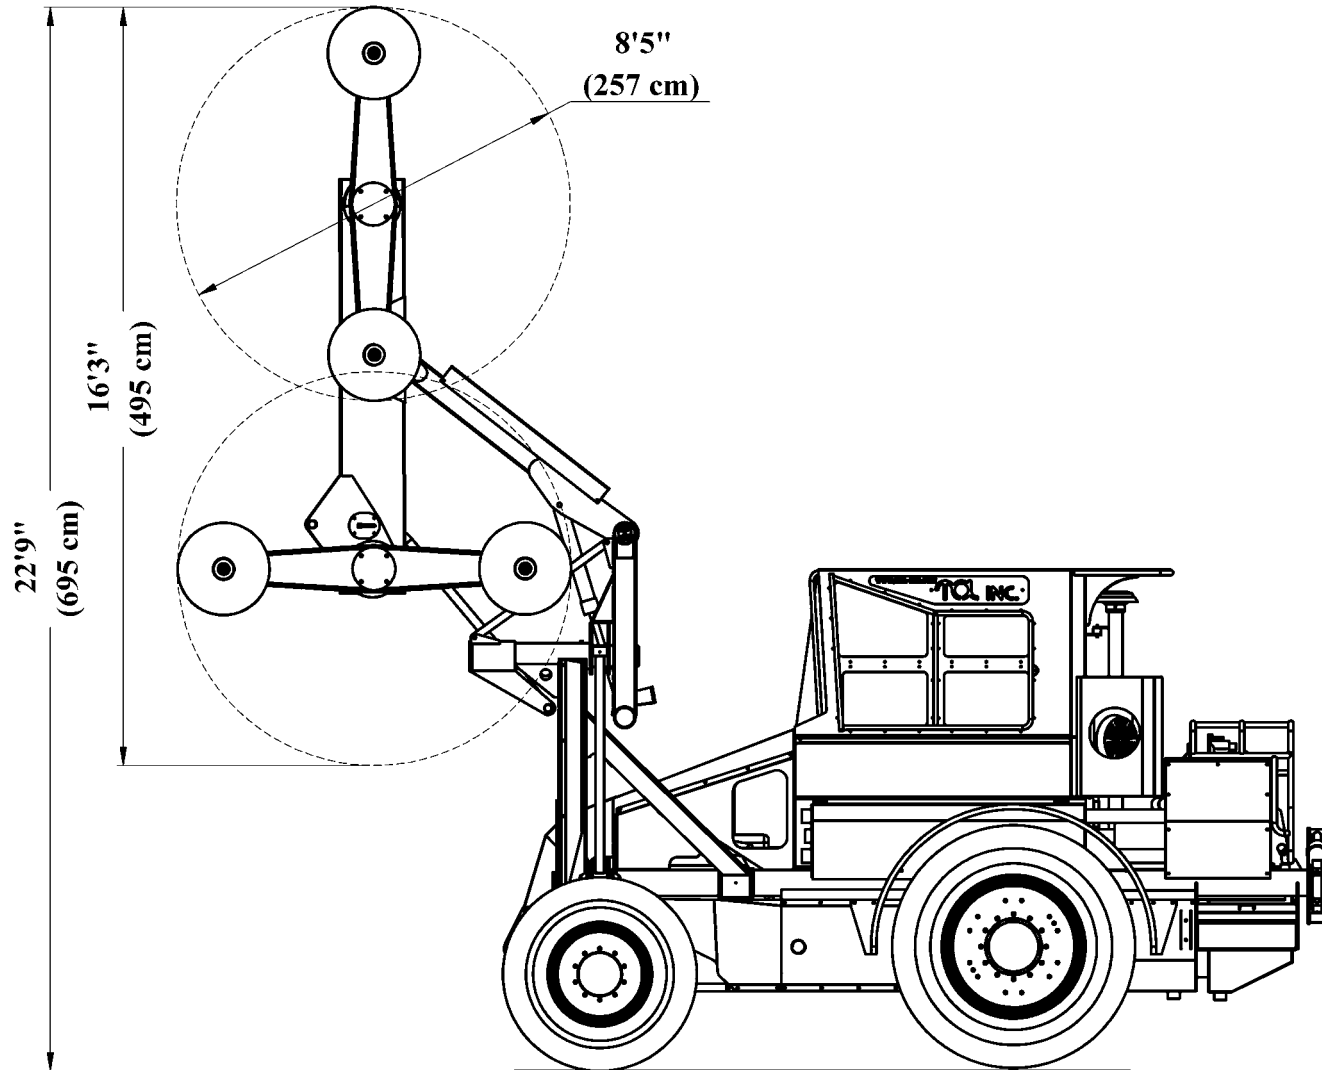

HD1800-DUAL BOOM HEDGER

HD1800

HD1800

HD1800

HD1800

HD1800-TRANSPORT

Total Machine weight: 9000 kg. (19800 lbs)

HD1800