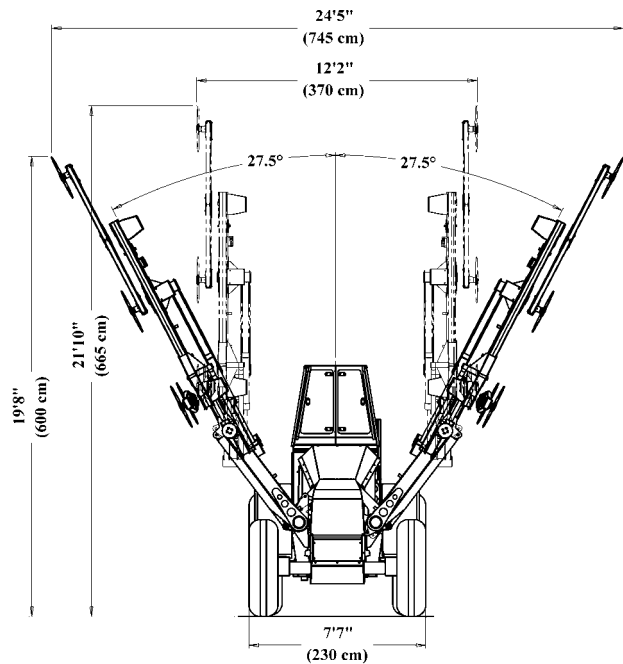

HD1800-DUAL BOOM HEDGER

HD1800

HD1800

HD1800

HD1800

HD1800-TRANSPORT

Total Machine weight: 9000 kg. (19800 lbs)

HD1800