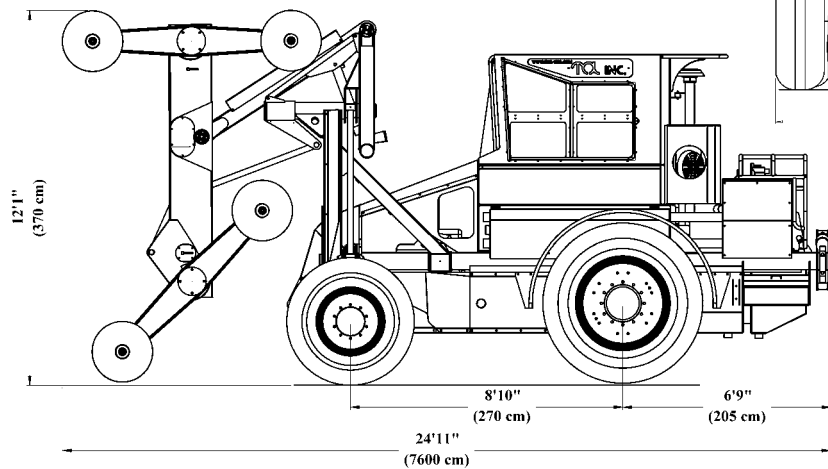

HD1800-DUAL BOOM HEDGER

HD1800

HD1800

HD1800

HD1800

HD1800-TRANSPORT

Total Machine weight: 9000 kg. (19800 lbs)

HD1800