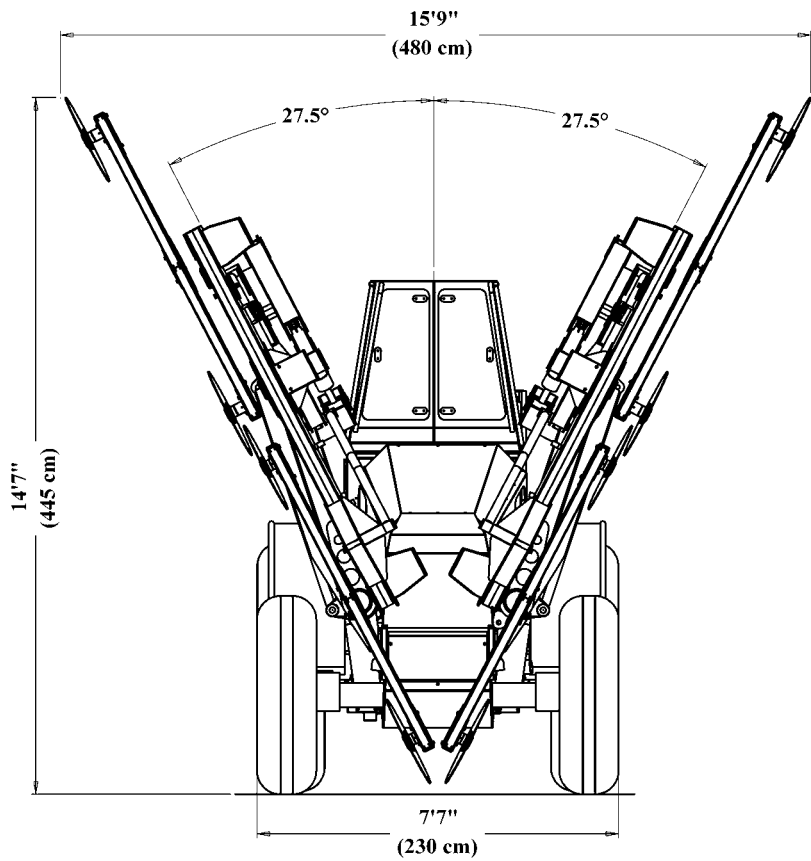

HD1800-DUAL BOOM HEDGER

HD1800

HD1800

HD1800

HD1800

HD1800-TRANSPORT

Total Machine weight: 9000 kg. (19800 lbs)

HD1800