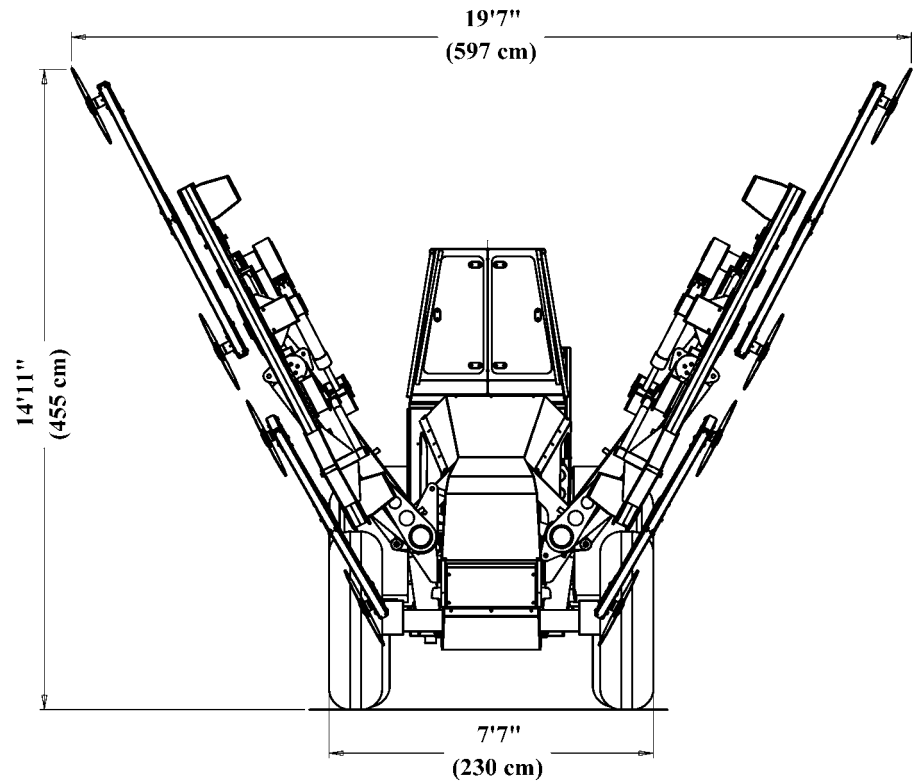

HD1800-DUAL BOOM HEDGER

HD1800

HD1800

HD1800

HD1800

HD1800-TRANSPORT

Total Machine weight: 9000 kg. (19800 lbs)

HD1800