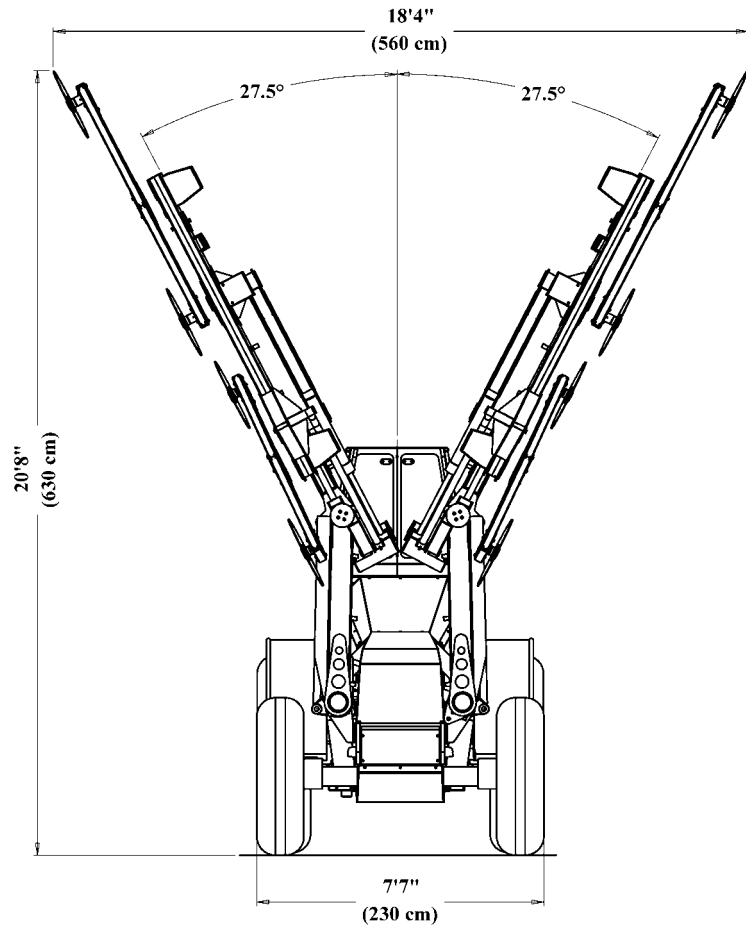

HD1800-DUAL BOOM HEDGER

HD1800

HD1800

HD1800

HD1800

HD1800-TRANSPORT

Total Machine weight: 9000 kg. (19800 lbs)

HD1800