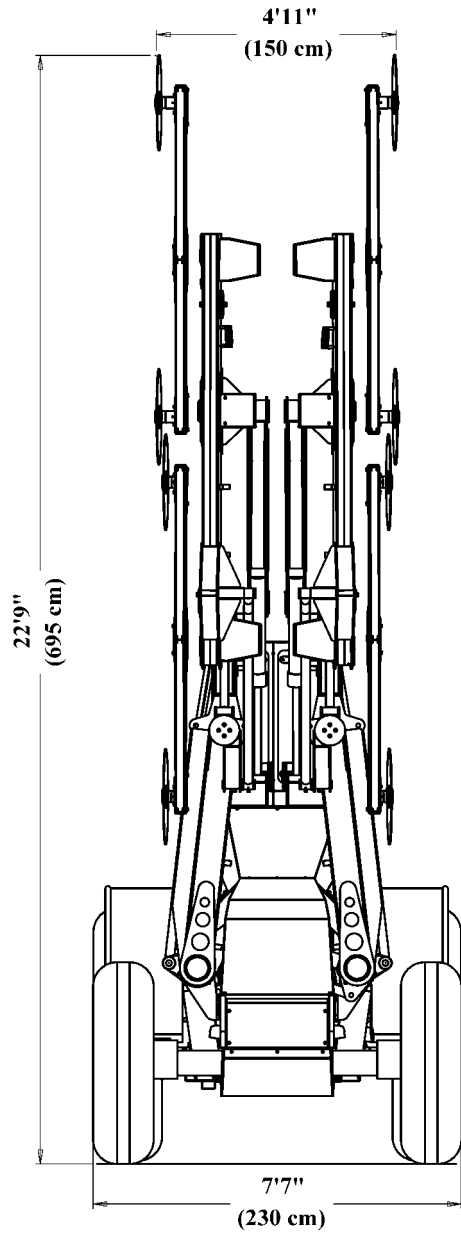

HD1800-DUAL BOOM HEDGER

HD1800

HD1800

HD1800

HD1800

HD1800-TRANSPORT

Total Machine weight: 9000 kg. (19800 lbs)

HD1800