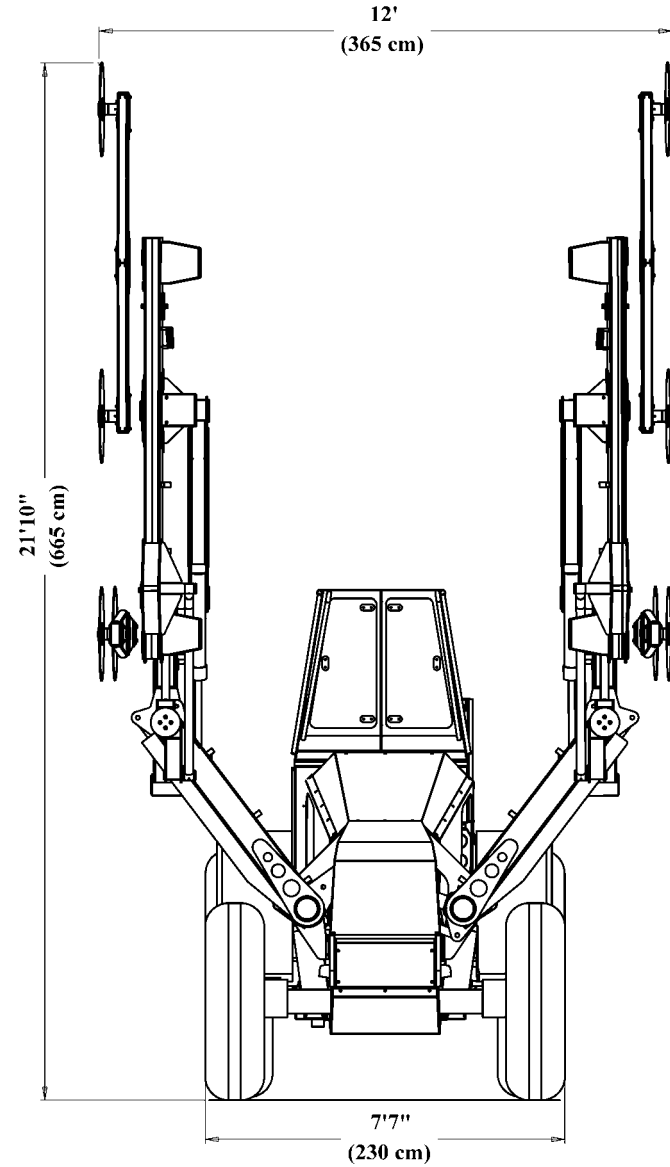

HD1800-DUAL BOOM HEDGER

HD1800

HD1800

HD1800

HD1800

HD1800-TRANSPORT

Total Machine weight: 9000 kg. (19800 lbs)

HD1800