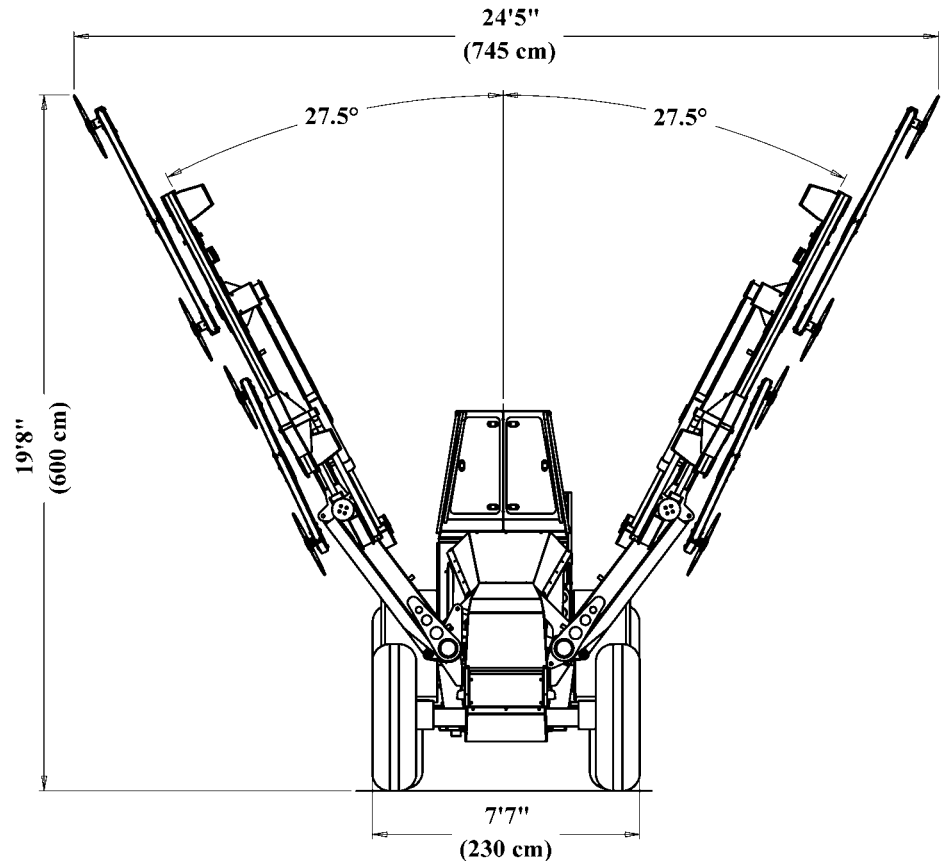

HD1800-DUAL BOOM HEDGER

HD1800

HD1800

HD1800

HD1800

HD1800-TRANSPORT

Total Machine weight: 9000 kg. (19800 lbs)

HD1800