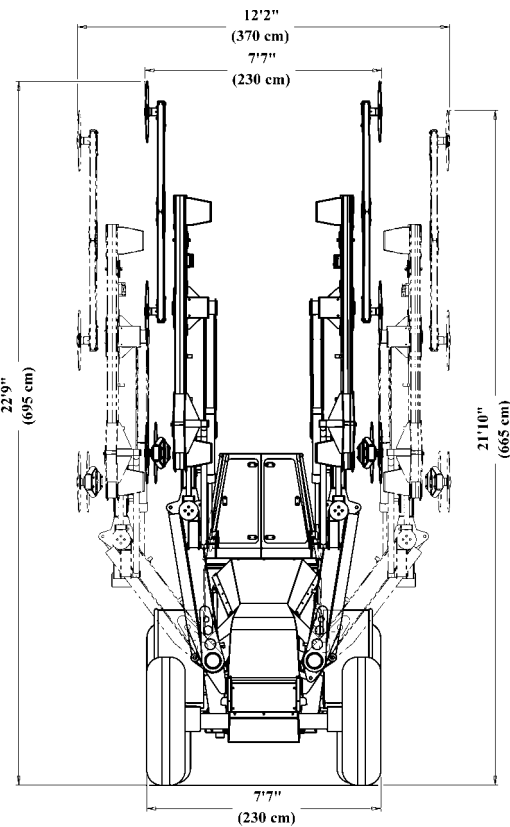

HD1800-DUAL BOOM HEDGER

HD1800

HD1800

HD1800

HD1800

HD1800-TRANSPORT

Total Machine weight: 9000 kg. (19800 lbs)

HD1800